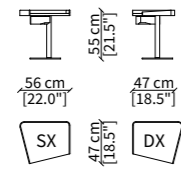

LIV NIGHT TABLE
Design Umberto Asnago

COMODINI / NIGHT TABLES

18211

18210

Per la gamma completa di materiali è possibile consultare il nostro sito web www.frigerio.com
The full range of materials can be found on our website at www.frigerio.com.

WWW.FRIGERIO.COM

Frigerio

Via Sant'Agata 63
22066 Mariano Comense (CO) - Italy
Tel. +39 031 5481225
info@frigerio.com
www.frigerio.com